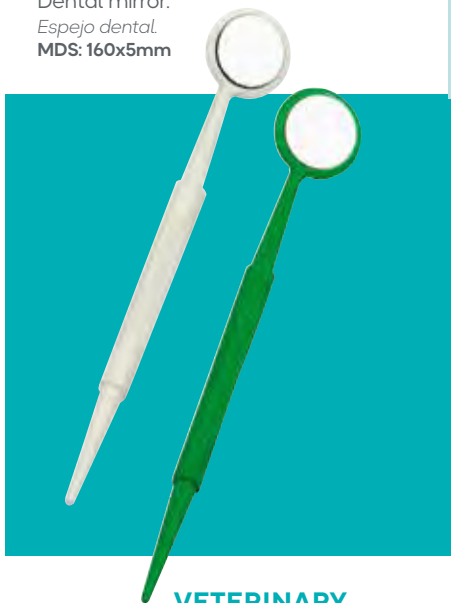

102
Dental mirror.
Espejo dental.
MDS: 160x5mm